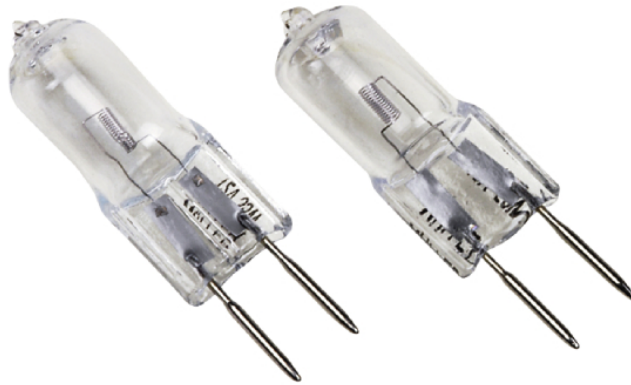

XAVAX 00112479 Halogen Capsule GY 6,35, Warm White, 2 Pieces

SKU: IT59630

€3.00

Specifications

Technical Specifications

- Type: Halogen Capsule
- Socket: GY6.35
- Pieces: 2
- Brightness: 290 lm
- Rated life: 4000 h
- Weighted energy consumption: 22 kWh/1000 h
- Color temperature: 2800 K
- Energy class: G

General Specifications

- Incredibly small dimensions for revolutionary new luminaire designs
- Approved for use in open luminaires to IEC 60598-1

- Axial filament for improved light control
- Special pins for corrosion protection
- No UV radiation thanks to UV filter