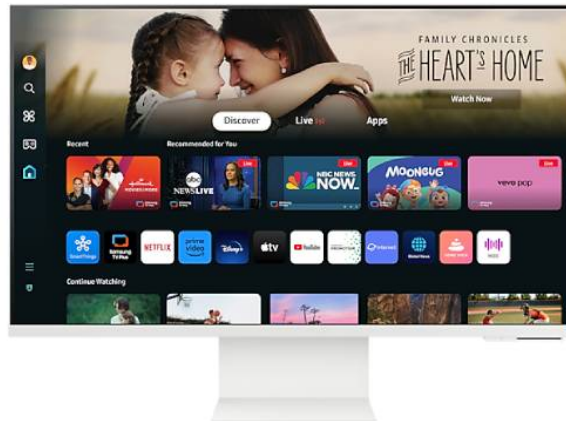

SAMSUNG LS32DM801UUXDU Smart PC Monitor, 32"

SKU: IT68198

€699.00

Specifications

Display

- Size: 32"
- Screen Type: Flat
- Panel Type: VA
- Resolution: 3840 x 2160 4K
- HDR: HDR10, HDR10+
- Refresh Rate: 60 Hz
- Aspect Ratio: 16:09
- Color: 1B
- Brightness: 400 cd/
- Response Time: 4ms

General Specifications

- Eye Saver function
- Flicker Free
- Game Bar 2.0
- Auto Source Switch+
- Ultrawide Game View
- Adaptive Picture
- Multi-device experience: Mobile to screen, screen mirroring, audio mirroring, wireless connection, tap view
- Windows certification
- Energy Class: F
- Adjustable height stand: 120.0 ± 5.0
- Tilt: $-2.0^\circ (\pm 2.0^\circ) \sim 15.0^\circ (\pm 2.0^\circ)$
- Pivot mode: $-92.0^\circ (\pm 2.0^\circ) \sim 92.0^\circ (\pm 2.0^\circ)$

Audio

- Speaker: 1 x 10 watts
- Adaptive Sound

Connectivity

- Wireless display
- 1 x HDMI 2.0
- 1 x USB-C 65 watts
- WiFi 5
- Bluetooth 5.2
- USB Hub: 2 x USB 2.0
- HDCP: HDMI 2.2
- Headphone port

Dimensions & Weight